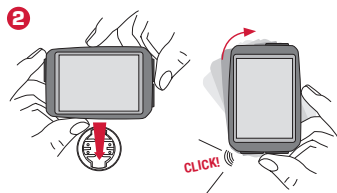

3 3D RUBBER PADS

ALTERNATIVE BIKE COMPUTER DISCS